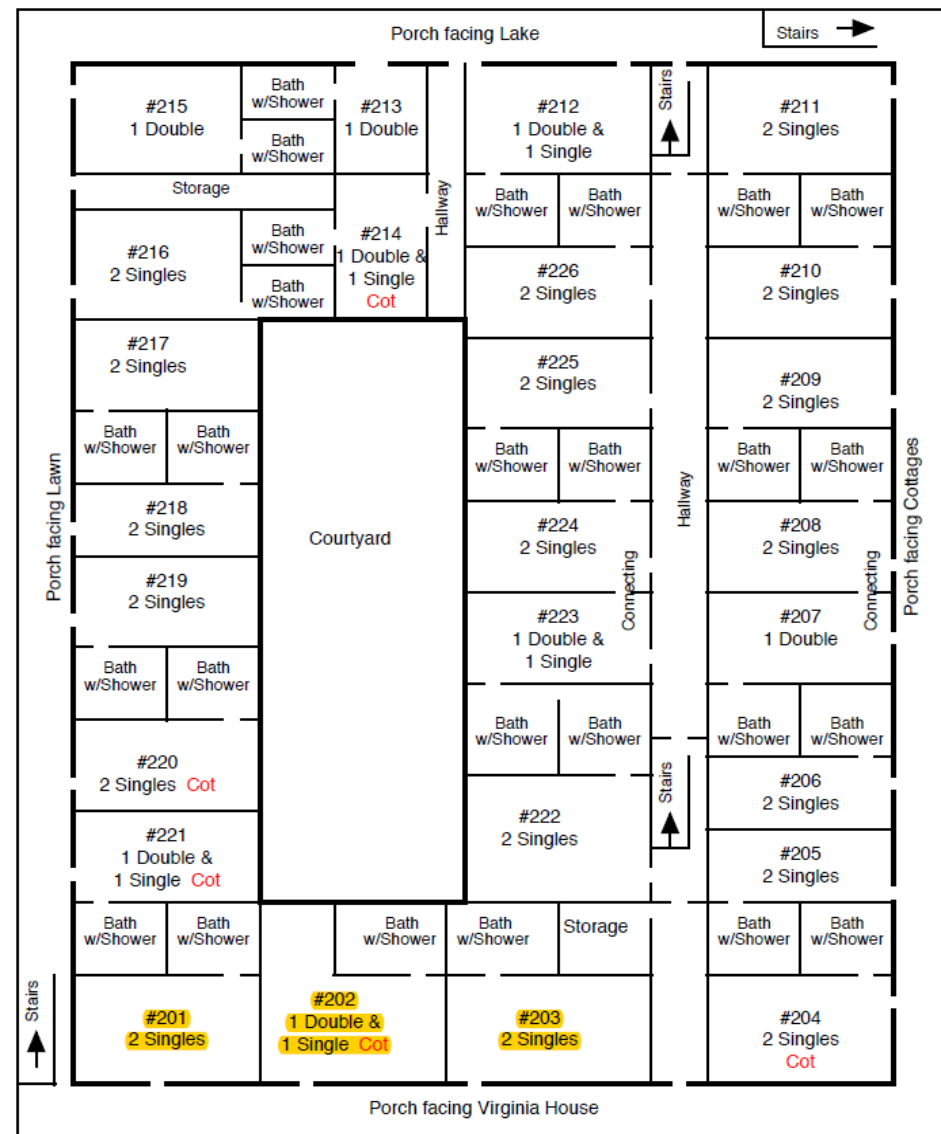

# Maryland House

Maryland House has double rooms with private baths. Cottages differ in size and consist of private bathrooms and shared baths.

# Maryland House rooms

# Washington 1, 2, 4, 5, 6

# Williamsburg 1, 2, 3, 4, 5, 6