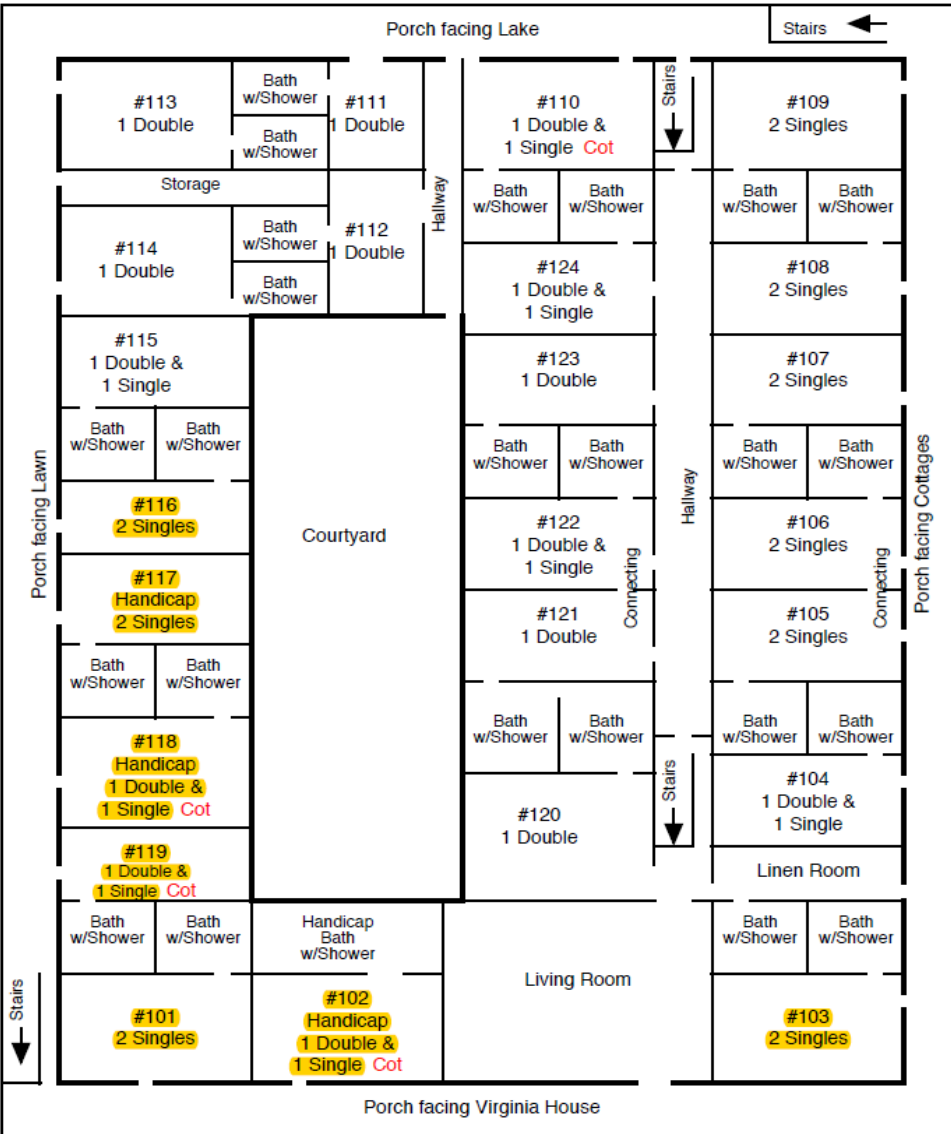

# Maryland House

Maryland House has double rooms with private baths. Cottages differ in size and consist of private bathrooms and shared baths.

# Maryland House rooms

# Washington 1, 2, 4, 5, 6

# Williamsburg 1, 2, 3, 4, 5, 6